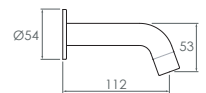

Mini Wall Spout

		RRP From:
Chrome	JTAPMBSSOUCP	$99.00
Brushed Brass	JTAPMBSSOUBB	$119.00
Brushed Copper	JTAPMBSSOUBCO	$119.00
Brushed Nickel	JTAPMBSSOUNK	$119.00
Matte Black	JTAPMBSSOUBA	$119.00
Matte White	JTAPMBSSOUWA	$119.00

Best suits:
Ensuite & Small Basins
Flush Mirrors

NOTE: Product supplied with 2x flow restrictors,
can be used for bath or basin outlet.