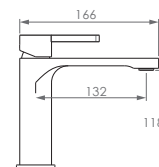

Basin Mixer

		Was:	Now:
Brushed Nickel	JTAPBBRXNK	~~$289.00~~	$199.00
Full Brushed Nickel	JTAPBBRXNK+JTAPH1BRXNA	~~$309.00~~	$218.00
Matte Black	JTAPBBRXBK	~~$289.00~~	$199.00
Full Matte Black	JTAPBBRXBK+JTAPH1BRXBA	~~$309.00~~	$218.00

Best suits:
Moulded Tops
Semi-Inset Basins
Under-counter Basins
Mirror or Shaving Cabinet