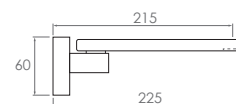

Cosmopolitan

5 Star - 6L/min
Reg. No. T29378

Basin Mixer

		RRP From:
Full Chrome	JTAPBCOSCP	$199.00
Chrome & Black	JTAPBCOSBK	$229.00
Full Matte Black	JTAPBCOSBA	$229.00

Best suits:
Moulded Tops
Inset Basins
Under-counter Basins
Mirror or Shaving Cabinet

5 Star - 6L/min
Reg. No. T34912

Extended Basin Mixer

		RRP From:
Full Chrome	JTAPEBCOSCP	$239.00
Chrome & Black	JTAPEBCOSBK	$279.00
Full Matte Black	JTAPEBCOSBA	$279.00

Best suits:
Semi-Inset Basins
Above-counter Basins
Flush Mount Mirrors

5 Star - 6L/min
Reg. No. T29378

Wall Basin Set

		RRP From:
Full Chrome	JTAPWBCOSCP	$279.00
Chrome & Black	JTAPWBCOSBK	$299.00
Full Matte Black	JTAPWBCOSBA	$299.00

Best suits:
All Basins
Flush Mount Mirrors

Bath Swivel Spout

		RRP From:
Full Chrome	JTAPBSCOSCP	$199.00
Chrome & Black	JTAPBSCOSBK	$229.00
Full Matte Black	JTAPBSCOSBA	$229.00