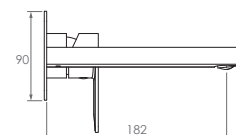

Wall Basin Set

		RRP From:
Full Chrome	JTAPWBCOSCP	$279.00
Chrome & Black	JTAPWBCOSBK	$299.00
Full Matte Black	JTAPWBCOSBA	$299.00

Best suits:
All Basins
Flush Mount Mirrors

Bath Swivel Spout

		RRP From:
Full Chrome	JTAPBSCOSCP	$199.00
Chrome & Black	JTAPBSCOSBK	$229.00
Full Matte Black	JTAPBSCOSBA	$229.00