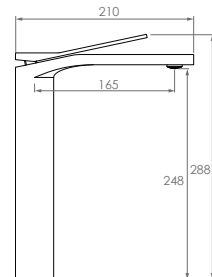

Extended Basin Mixer

		Was:	Now:
Full Matte Black	JTAPEBLIBBA	~~$299.00~~	$289.00
Chrome & Black	JTAPEBLIBBK	~~$329.00~~	$289.00
Full Chrome	JTAPEBLIBCP	~~$329.00~~	$289.00

Best suits:
Semi-Inset Basins
Above-counter Basins
Flush Mount Mirrors