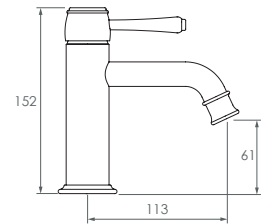

Basin Mixer

RRP From:

Chrome	JTAPBSOECP	$199.00
Brushed Brass	JTAPBSOEBB	$229.00
Brushed Copper	JTAPBSOEBCO	$229.00
Brushed Nickel	JTAPBSOENK	$229.00
Matte Black	JTAPBSOEBA	$229.00

Best suits:
Moulded Tops
Under-counter Basins
Mirror or Shaving Cabinet