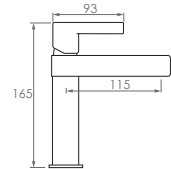

Basin Mixer

Full Matte Black	JTAPBMBARBA
Chrome & Black	JTAPBMBARBK
Full Chrome	JTAPBMBARCP

Was:	Now:
~~$209.00~~	~~$179.00~~
~~$209.00~~	~~$179.00~~
~~$189.00~~	~~$169.00~~

Best suits:
Moulded Tops
Under-counter Basins
Mirror or Shaving Cabinet