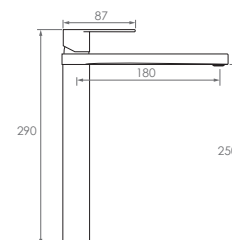

Extended Basin Mixer

		RRP From:
Full Chrome	JTAPEBCOSCP	$239.00
Chrome & Black	JTAPEBCOSBK	$279.00
Full Matte Black	JTAPEBCOSBA	$279.00

Best suits:
Semi-Inset Basins
Above-counter Basins
Flush Mount Mirrors