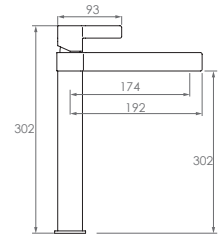

Was:	Now:
\$259.00	\$209.00
\$259.00	\$209.00
\$229.00	\$199.00

Best suits:
Semi-Inset Basins
Above-counter Basins
Flush Mount Mirrors

5 Star - 6L/min
Reg. No. T29384

Wall Basin Set

Full Matte Black	JTAPWMBARBA
Chrome & Black	JTAPWMBARBK
Full Chrome	JTAPWMBARCP