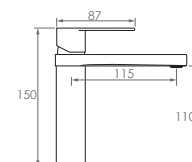

Basin Mixer

		RRP From:
Full Chrome	JTAPBCOSCP	$199.00
Chrome & Black	JTAPBCOSBK	$229.00
Full Matte Black	JTAPBCOSBA	$229.00

Best suits:
Moulded Tops
Inset Basins
Under-counter Basins
Mirror or Shaving Cabinet