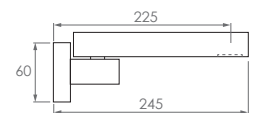

Martini

5 Star - 6L/min
Reg. No. T29380

Basin Mixer

Full Matte Black	JTAPBMBARBA
Chrome & Black	JTAPBMBARBK
Full Chrome	JTAPBMBARCP

Was:	Now:
~~$209.00~~	~~$179.00~~
~~$209.00~~	~~$179.00~~
~~$189.00~~	~~$169.00~~

Best suits:
Moulded Tops
Under-counter Basins
Mirror or Shaving Cabinet

5 Star - 6L/min
Reg. No. T29383

Extended Basin Mixer

Full Matte Black	JTAPEBMBARBA
Chrome & Black	JTAPEBMBARBK
Full Chrome	JTAPEBMBARCP

Was:	Now:
~~$259.00~~	~~$209.00~~
~~$259.00~~	~~$209.00~~
~~$229.00~~	~~$199.00~~

Best suits:
Semi-Inset Basins
Above-counter Basins
Flush Mount Mirrors

5 Star - 6L/min
Reg. No. T29384

Wall Basin Set

Full Matte Black	JTAPWMBARBA
Chrome & Black	JTAPWMBARBK
Full Chrome	JTAPWMBARCP

Was:	Now:
~~$279.00~~	~~$209.00~~
~~$279.00~~	~~$209.00~~
~~$259.00~~	~~$199.00~~

Best suits:
All Basins
Mirror or Shaving Cabinet

Bath Swivel Spout

Full Matte Black	JTAPBSMARBA
Chrome & Black	JTAPBSMARBK
Chrome & White	JTAPBSMARWH
Full Chrome	JTAPBSMARCP

Was:	Now:
~~$209.00~~	~~$119.00~~
~~$209.00~~	~~$119.00~~
~~$209.00~~	~~$119.00~~
~~$189.00~~	~~$109.00~~