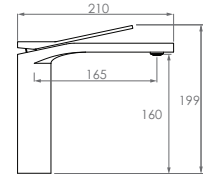

Basin Mixer

		Was:	Now:
Full Matte Black	JTAPBLIBBA	~~$269.00~~	$199.00
Chrome & Black	JTAPBLIBBK	~~$269.00~~	$199.00
Full Chrome	JTAPBLIBCP	~~$249.00~~	$199.00

Best suits:
Semi-Inset Basins
Larger Bowl Size Tops
Mirror or Shaving Cabinet