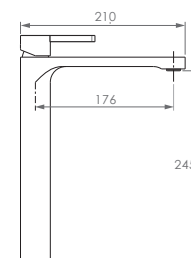

Extended Basin Mixer

		Was:	Now:
Brushed Nickel	JTAPEBBRXNK	~~$349.00~~	$289.00
Full Brushed Nickel	JTAPEBBRXNK+JTAPH1BRXNA	~~$369.00~~	$308.00
Matte Black	JTAPEBBRXBK	~~$349.00~~	$289.00
Full Matte Black	JTAPEBBRXBK+JTAPH1BRXBA	~~$369.00~~	$308.00

Best suits:
Above-counter Basins
Flush Mount Mirrors