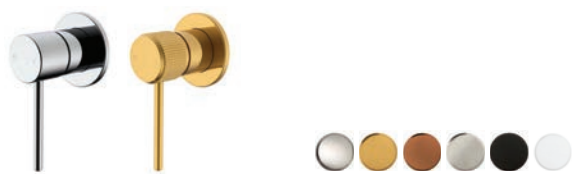

Soul

Wall Mixer

Soul:		RRP From:
Chrome	JTAPSSOUCP	$159.00

Soul Groove:

Brushed Brass	JTAPSSOUBB	$189.00
Brushed Copper	JTAPSSOUBCO	$189.00
Brushed Nickel	JTAPSSOUNK	$189.00
Matte Black	JTAPSSOUBA	$189.00
Matte White	JTAPSSOUWA	$189.00