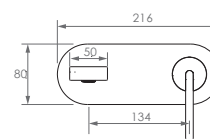

Wall Mixer

Trim and Handle (part B):		Was:	Now:
Brushed Nickel	JTAPSTBRXNK	~~$139.00~~	$119.00
Full Brushed Nickel	JTAPSTBRXNK+ JTAPH2BRXNA	~~$159.00~~	$138.00
Matte Black	JTAPSTBRXBK	~~$139.00~~	$119.00
Full Matte Black	JTAPSTBRXBK+JTAPH2BRXBA	~~$159.00~~	$138.00

In-Wall Body (part A):
Brass JTAPSUNIBRX **Was:** ~~$89.00~~ **Now:** **$85.00**