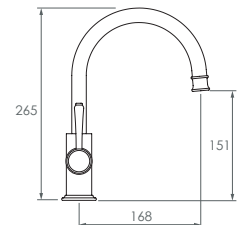

Best suits:
Semi-Inset Basins
Above-counter Basins
(up to 110mm height)
Mirror or Shaving Cabinet

5 Star - 6L/min
Reg. No. T40756

Kitchen Mixer

RRP From:

Chrome	JTAPKSOECP	\$259.00
Brushed Brass	JTAPKSOEBB	\$309.00
Brushed Copper	JTAPKSOEBCO	\$309.00
Brushed Nickel	JTAPKSOENK	\$309.00
Matte Black	JTAPKSOEBA	\$309.00