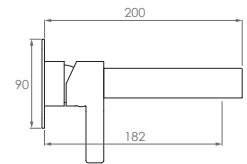

Wall Basin Set

Full Matte Black	JTAPWMBARBA
Chrome & Black	JTAPWMBARBK
Full Chrome	JTAPWMBARCP

Was:	Now:
~~$279.00~~	~~$209.00~~
~~$279.00~~	~~$209.00~~
~~$259.00~~	~~$199.00~~

Best suits:
All Basins
Mirror or Shaving Cabinet

Bath Swivel Spout

Full Matte Black	JTAPBSMARBA
Chrome & Black	JTAPBSMARBK
Chrome & White	JTAPBSMARWH
Full Chrome	JTAPBSMARCP

Was:	Now:
~~$209.00~~	~~$119.00~~
~~$209.00~~	~~$119.00~~
~~$209.00~~	~~$119.00~~
~~$189.00~~	~~$109.00~~