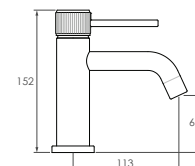

Basin Mixer

Soul:		RRP From:
Chrome	JTAPBSOUCP	$179.00
Soul Groove:		
Brushed Brass	JTAPBSOUBB	$199.00
Brushed Copper	JTAPBSOUBCO	$199.00
Brushed Nickel	JTAPBSOUNK	$199.00
Matte Black	JTAPBSOUBA	$199.00
Matte White	JTAPBSOUWA	$199.00

Best suits:
Moulded Tops
Under-counter Basins
Mirror or Shaving Cabinet