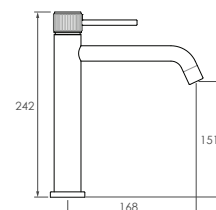

Best suits:
Semi-Inset Basins
Above-counter Basins
(up to 110mm height)
Mirror or Shaving Cabinet

5 Star - 6L/min
Reg. No. T40755

Wall / Bath Spout

		RRP From:
Chrome	JTAPBSSOUCP	\$119.00
Brushed Brass	JTAPBSSOUBB	\$139.00
Brushed Copper	JTAPBSSOUBCO	\$139.00
Brushed Nickel	JTAPBSSOUNK	\$139.00
Matte Black	JTAPBSSOUBA	\$139.00
Matte White	JTAPBSSOUWA	\$139.00