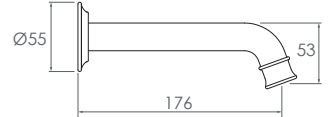

Wall / Bath Spout

RRP From:

Chrome	JTAPBSOIECP	$129.00
Brushed Brass	JTAPBSOIEBB	$149.00
Brushed Copper	JTAPBSOIEBCO	$149.00
Brushed Nickel	JTAPBSOIEENK	$149.00
Matte Black	JTAPBSOIEEBA	$149.00

Best suits:

- Baths
- All Basins
- Flush Mirrors

NOTE: Product supplied with 2x flow restrictors, can be used for bath or basin outlet.