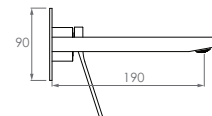

Wall Basin Set

		Was:	Now:
Full Matte Black	JTAPWBLIBBA	~~$299.00~~	$199.00
Chrome & Black	JTAPWBLIBBK	~~$329.00~~	$199.00
Full Chrome	JTAPWBLIBCP	~~$329.00~~	$199.00

Best suits:
All basins
Flush Mount Mirrors