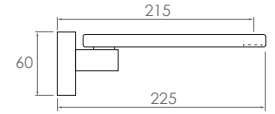

Twilight High Rise Shower Arm 380mm

Matte Black	JTAPSATWHBK	Was: ~~$109.00~~	Now: $89.00
Chrome	JTAPSATWHCP	Was: ~~$99.00~~	Now: $89.00

Twilight Straight Shower Arm 360mm

Matte Black	JTAPSATWWBK	Was: ~~$109.00~~	Now: $89.00
Matte White	JTAPSATWWWH	Was: ~~$99.00~~	Now: $89.00
Chrome	JTAPSATWWCP	Was: ~~$99.00~~	Now: $89.00

Twilight Ceiling Shower Arm 250mm

Matte Black	JTAPSATWCBK	Was: ~~$95.00~~	Now: $69.00
Matte White	JTAPSATWCWH	Was: ~~$89.00~~	Now: $69.00
Chrome	JTAPSATWCCP	Was: ~~$89.00~~	Now: $69.00