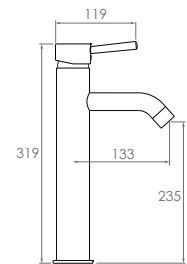

Extended Basin Mixer

Bloom:		RRP From:
Chrome	JTAPEBBLMCP	$469.00
Light Brushed Brass	JTAPEBBLMBB	$549.00
Warm Brushed Nickel	JTAPEBBLMNK	$549.00
Brushed Gunmetal	JTAPEBBLMBGM	$549.00
Matte Black	JTAPEBBLMBA	$549.00

Best suits:
Semi-Inset basins
Above-counter basins
Flush Mirrors