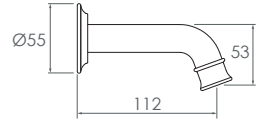

Mini Wall Spout

RRP From:

Chrome	JTAPMBSOIECP	$109.00
Brushed Brass	JTAPMBSOIEBB	$129.00
Brushed Copper	JTAPMBSOIEBCO	$129.00
Brushed Nickel	JTAPMBSOIEENK	$129.00
Matte Black	JTAPMBSOIEEBA	$129.00

Best suits:

- Ensuite & Small Basins
- Flush Mirrors

NOTE: Product supplied with 2x flow restrictors, can be used for bath or basin outlet.

Wall Mixer

RRP From:

Chrome	JTAPSSOIECP	$179.00
Brushed Brass	JTAPSSOIEBB	$209.00
Brushed Copper	JTAPSSOIEBCO	$209.00
Brushed Nickel	JTAPSSOIEENK	$209.00
Matte Black	JTAPSSOIEEBA	$209.00