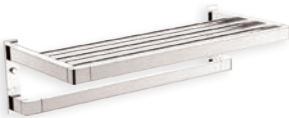

Towel Rack

		RRP From:
Chrome	JACCNYBRKTSDCP	$249.00
Matte Black	JACCNYBRKTSDBK	$299.00

Hand Towel Ring

		RRP From:
Chrome	JACCNYBRKTRCP	$89.00
Matte Black	JACCNYBRKTRBK	$109.00

Toilet Roll Holder

		RRP From:
Chrome	JACCNYBRKTOCP	$79.00
Matte Black	JACCNYBRKTOBK	$99.00

Robe Hook

		RRP From:
Chrome	JACCNYBRKRHCP	$59.00
Matte Black	JACCNYBRKRHBK	$69.00