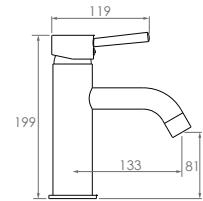

Basin Mixer

Bloom:		RRP From:
Chrome	JTAPBBLMCP	$319.00
Light Brushed Brass	JTAPBBLMBB	$399.00
Warm Brushed Nickel	JTAPBBLMNK	$399.00
Brushed Gunmetal	JTAPBBLMBGM	$399.00
Matte Black	JTAPBBLMBA	$399.00

Best suits:
Moulded tops
Semi-Inset basins
Under-counter basins
Mirror or Shaving Cabinet