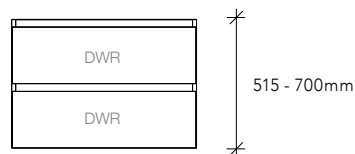

Twin (Wall Hung, 2 Drawers)