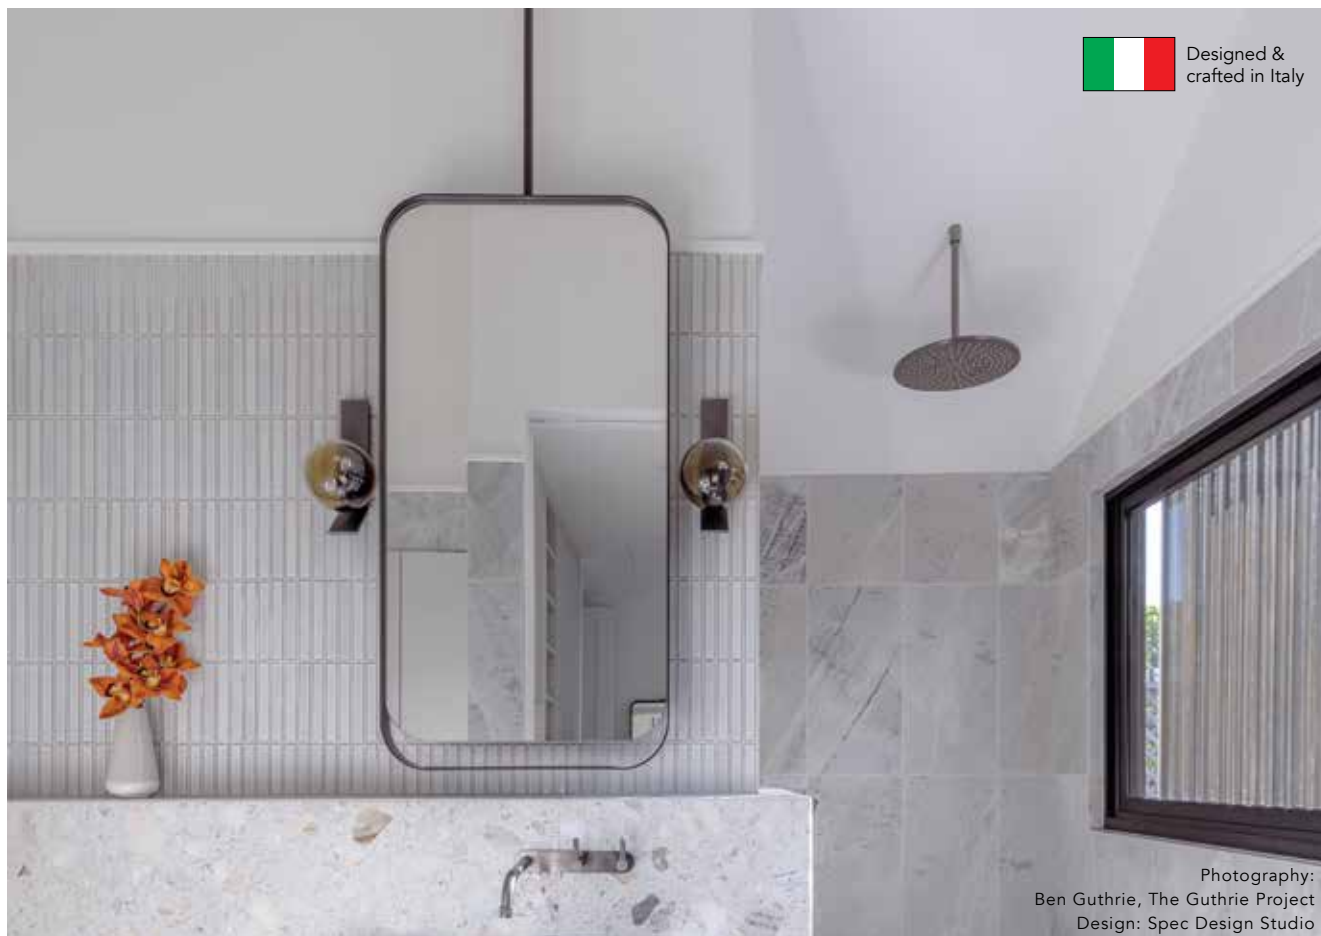

Allegra

Designed & crafted in Italy

Photography:
Ben Guthrie, The Guthrie Project
Design: Spec Design Studio