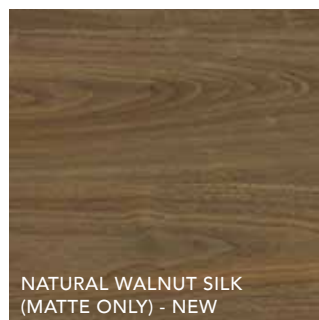

Cabinet Finishes

Silk