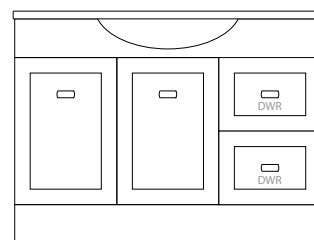

1200 Centre Bowl (MAISCW1200WKCPM)
Drawers available left or right.
From: $2,479.00

Michel Semi-Recessed* (Wall Hung) Overall Depth 355mm / Overall Height 150mm

For top options please add the following to the end of product code:

CE = Ceramic Moulded Top / CM = Cast Marble Moulded Top

CP = Cherry Pie Benchtop / FR = Friday Hybrid Quartz Benchtop / CS = Caesarstone Benchtop

40mm Benchtops incur a $299.00 upgrade fee

Basins sold separately.
For full product specifications go to
www.adpastralia.com.au