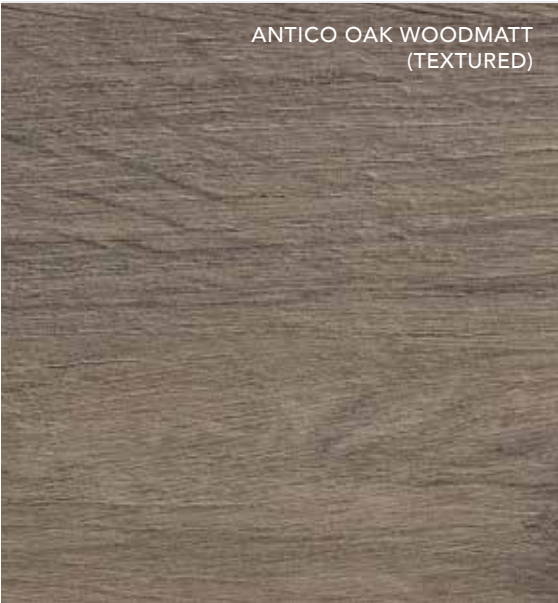

FLORENTINE WALNUT WOODMATT  
(TEXTURED) - NEW

NOTAIO WALNUT RAVINE (TEXTURED)

AGED WALNUT CHALK (TEXTURED)

ROJO WALNUT WOODMATT (TEXTURED)

BOTTEGA OAK WOODMATT (TEXTURED)

ESTELLA OAK WOODMATT (TEXTURED)

BLACK NUANCE (TEXTURED)