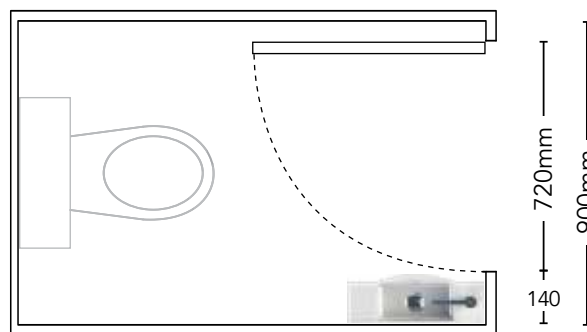

Halo

*Australian designed.
European engineered.*

Designed to suit Space Saver Plumbing Kit or Waterloo Bottle Trap.

Please note, due to the narrow depth of this basin, care should be taken when purchasing plumbing fittings or bottle traps. We recommend using the Space Saver Plumbing Kit, see page 186 or the Waterloo Bottle Trap.

BASINS

FEATURES

- Wall hung.
- Compact 160mm projection and 450mm width with 1L basin capacity to overflow.
- Perfectly contoured basin design to maximise usability and to clear swinging doors when space is minimal.
- Elevated rim to prevent water spillage.
- Australian designed, European engineered.
- Available left or right hand tap hole.
- Solid surface basin with overflow, available in Gloss or Matte White.
- Chrome and gloss white overflow supplied.
- Wall fixings not included.

Please note tapware, plumbing and Universal Plug & Waste sold separately.

HALO WALL BASIN

450 (W) x 160 (D) x 100 (H) mm

	From:
Matte White / Left Tap Hole TOPSHAL45WMLTH	$369.00
Matte White / Right Tap Hole TOPSHAL45WMRTH	$369.00
Gloss White / Left Tap Hole TOPSHAL45WGLTH	$369.00
Gloss White / Right Tap Hole TOPSHAL45WGRTH	$369.00

For full product specifications go to www.adpastralia.com.au