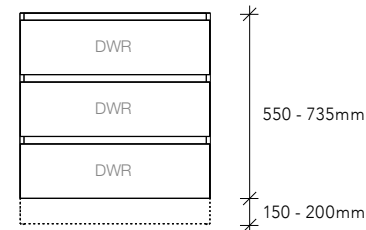

## ALL-DRAWER

Uninterrupted storage with clean lines. Contemporary look with maximum storage space and functionality.

**Slim** (Wall Hung, 1 Drawer)

**Twin** (Wall Hung, 2 Drawers)

**Trio** (Floor Mount with Detachable Kickboard or Legs, 3 Drawers) Leg options see page 187.