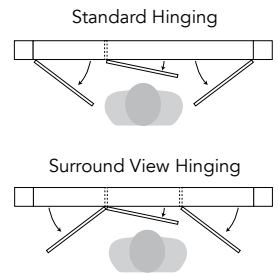

3 Door hinging explained

Overall Height 800mm / Overall Depth 150mm

600 - 1 door, 1 set of shelves		750 - 2 door, 1 set of shelves		900 - 2 door, 1 set of shelves		900 - 2 door, 2 sets of shelves	
GLACIER LITE	From:	GLACIER LITE	From:	GLACIER LITE	From:	GLACIER LITE	From:
GLLSSC0600-1D	$629.00	GLLSSC0750-2D	$719.00	GLLSSC0900-2D	$759.00	GLLSSC0900D-2D	$829.00
GLACIER PRO	From:	GLACIER PRO	From:	GLACIER PRO	From:	GLACIER PRO	From:
GLPSSC0600-1D	$719.00	GLPSSC0750-2D	$799.00	GLPSSC0900-2D	$839.00	GLPSSC0900D-2D	$909.00
1050 - 2 door, 1 set of shelves		1050 - 2 door, 2 sets of shelves		1200 - 2 door, 2 sets of shelves		1500 - 3 door, Standard Hinging 2 sets of shelves	
GLACIER LITE	From:	GLACIER LITE	From:	GLACIER LITE	From:	GLACIER LITE	From:
GLLSSC1050-2D	$809.00	GLLSSC1050D-2D	$869.00	GLLSSC1200D-2D	$949.00	GLLSSC1500D-3D	$1,109.00
GLACIER PRO	From:	GLACIER PRO	From:	GLACIER PRO	From:	GLACIER PRO	From:
GLPSSC1050-2D	$889.00	GLPSSC1050D-2D	$959.00	GLPSSC1200D-2D	$1,029.00	GLPSSC1500D-3D	$1,189.00
1500 - 3 door, Surround View Hinging 2 sets of shelves		1800 - 3 door, Standard Hinging 2 sets of shelves		1800 - 3 door, Surround View Hinging 2 sets of shelves			
GLACIER LITE	From:	GLACIER LITE	From:	GLACIER LITE	From:		
GLLSSC1500D-3DSV	$1,109.00	GLLSSC1800D-3D	$1,209.00	GLLSSC1800D-3DSV	$1,209.00		
GLACIER PRO	From:	GLACIER PRO	From:	GLACIER PRO	From:		
GLPSSC1500D-3DSV	$1,189.00	GLPSSC1800D-3D	$1,289.00	GLPSSC1800D-3DSV	$1,289.00		

For door hinge configurations please see specifications.
Please note, single door models come standard as left hand hinged unless otherwise specified.
For full product specifications go to www.adpastralia.com.au