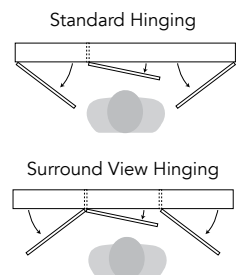

3 Door hinging explained

For door hinge configurations please see specifications.
For full product specifications go to www.adpastralia.com.au