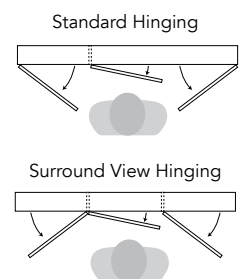

3 Door hinging explained

For door hinge configurations please see specifications.
Please note, single door models come standard as left hand hinged unless otherwise specified.
For full product specifications go to www.adpastralia.com.au