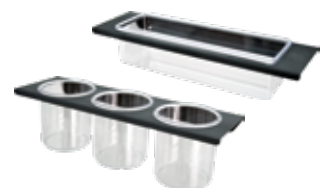

Storage Caddy Set

340 (L) x 100 (W) x 100 (H) mm
Graphite
FITSCAD3410SET

From: **$89.00**

Freight charges may apply on individual items.