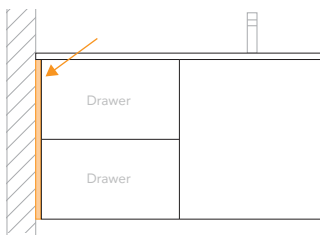

FILLER STRIP 16mm

No changes will be made to the cabinet.

FILLER/1 From: $52.00ea

SINGLE INFILL 16mm

The cabinet will be reduced by 10mm, the benchtop will not be reduced.

INFILLSINGLE From: $199.00ea