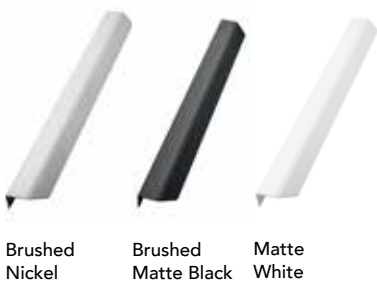

Handle colour options

GINO CASSETTO 350

350mm Depth / 300mm Height

600 - 1 drawer GIC30600WH From: $1,299.00	1200 - 2 drawer GIC31200WH From: $1,889.00
750 - 1 drawer GIC30750WH From: $1,419.00	1500 - 2 drawer GIC31500WH From: $2,069.00
900 - 1 drawer GIC30900WH From: $1,559.00	1800 - 2 drawer GIC31800WH From: $2,229.00

GINO CASSETTO 500

500mm Depth / 300mm Height

600 - 1 drawer GIC50600WH From: $1,329.00	1200 - 2 drawer GIC51200WH From: $1,919.00
750 - 1 drawer GIC50750WH From: $1,449.00	1500 - 2 drawer GIC51500WH From: $2,099.00
900 - 1 drawer GIC50900WH From: $1,589.00	1800 - 2 drawer GIC51800WH From: $2,269.00

Caesarstone® incurs a 25% surcharge. For full product specifications go to www.adpaustralia.com.au