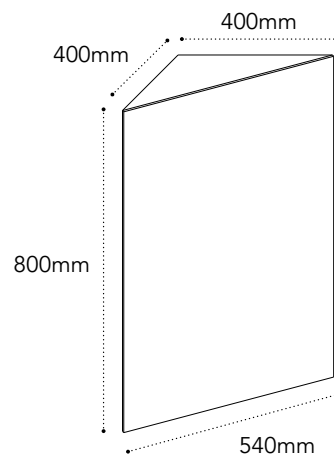

Glacier Corner Mirrored Cabinet

FEATURES

- Australian made.
- Corner mirrored cabinet.
- Available in the full selection of ADP silk and woodgrain cabinet finishes, *excludes polyurethane* (see page 190).
- Exposed interior with adjustable melamine shelves.
- Soft-close door, available left or right hand hinged.
- Copper free mirror.

540 x 800

From:

GLCOCSC0540-1D

$659.00

For full product specifications go to www.adpaustralia.com.au