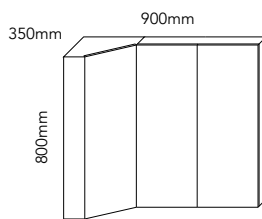

900 x 800	From:
Glacier Lite GLLOCSC0900-2D	$929.00
Glacier Pro GLPOCSC0900-2D	$1,009.00