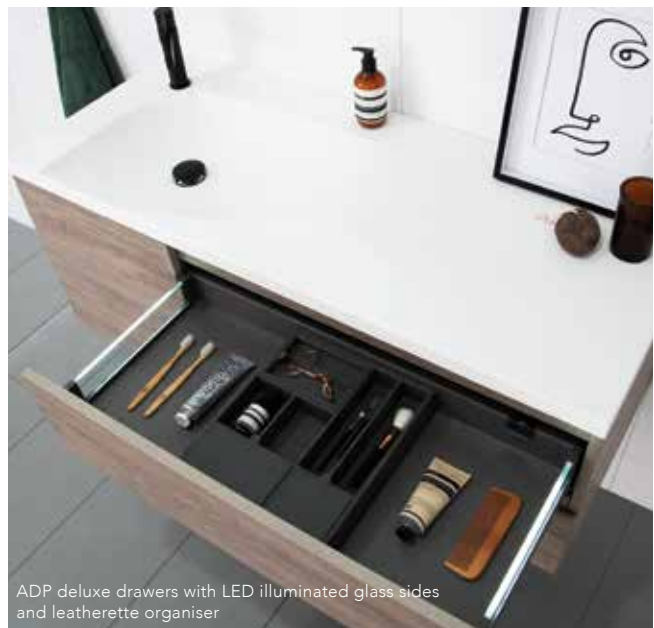

Drift

Streamline moderne.

FEATURES

- Australian made.
- Wall hung.
- Solid surface top in matte white, with left or right hand bowl (1 tap hole only).
- Available in the full selection of ADP cabinet finishes (see page 190 for colour options).
- Premium graphite interior.
- ADP Deluxe soft-close drawers in graphite with battery powered LED glass sides and bevel-grip finger pull.
- Hidden internal drawer and leatherette organiser.
- Push-to-open door with 3L bin.
- Universal Plug & Waste included, *Chrome* (more colours available at an additional charge, see page 186).

For cabinet only and top only pricing see page 203.