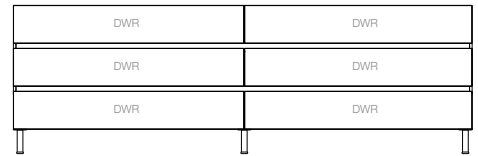

2100-2400mm Centre/Offset/Double

Decor **$3,689.00**
Classic **$4,589.00***

*Centre Bowl not available on Classic Deep Shaker cabinets

Benchtop Pricing

Benchtops are available in a maximum depth of 520mm. For larger depths contact ADP to confirm availability.

ADD BENCHTOP TO MATCHING CUSTOM CABINET PRICE								
Height	Top Material	600 - 749	750 - 899	900 - 1199	1200 - 1499	1500 - 1799	1800 - 2099	2100 - 2200
20mm	Cherry Pie / Friday Hybrid Quartz	$449.00	$529.00	$639.00	$809.00	$969.00	$1,119.00	$1,289.00
	Caesarstone*	$639.00	$779.00	$1,039.00	$1,299.00	$1,559.00	$1,809.00	$2,069.00
60mm	Cherry Pie / Friday Hybrid Quartz	$489.00	$579.00	$779.00	$969.00	$1,159.00	$1,349.00	$1,539.00
	Caesarstone*	$779.00	$929.00	$1,249.00	$1,559.00	$1,869.00	$2,169.00	$2,479.00

The above benchtop pricing is to be used in conjunction with custom cabinet only pricing, see below table for benchtop only pricing.

BENCHTOP ONLY (SOLD INDIVIDUALLY)								
Height	Top Material	600 - 749	750 - 899	900 - 1199	1200 - 1499	1500 - 1799	1800 - 2099	2100 - 2200
20mm	Cherry Pie / Friday Hybrid Quartz	$679.00	$819.00	$1,089.00	$1,359.00	$1,629.00	$1,899.00	$2,169.00
	Caesarstone*	$1,089.00	$1,309.00	$1,749.00	$2,179.00	$2,619.00	$3,059.00	$3,489.00
60mm	Cherry Pie / Friday Hybrid Quartz	$819.00	$979.00	$1,309.00	$1,629.00	$1,959.00	$2,279.00	$2,609.00
	Caesarstone*	$1,309.00	$1,569.00	$2,099.00	$2,619.00	$3,149.00	$3,669.00	$4,669.00

The above benchtop pricing is for benchtop only purchase (no cabinet).

Splashback Pricing

Splashbacks are available at a maximum height of 250mm. For larger heights contact ADP to confirm availability.

Material	Add Splashback to vanity	Splashback Only (sold individually)
20mm Cherry Pie / Friday Hybrid Quartz	$539.00 per lineal metre	$909.00 per lineal metre
20mm Caesarstone*	$909.00 per lineal metre	$1,449.00 per lineal metre

*Excludes Supernatural Ultra finishes.