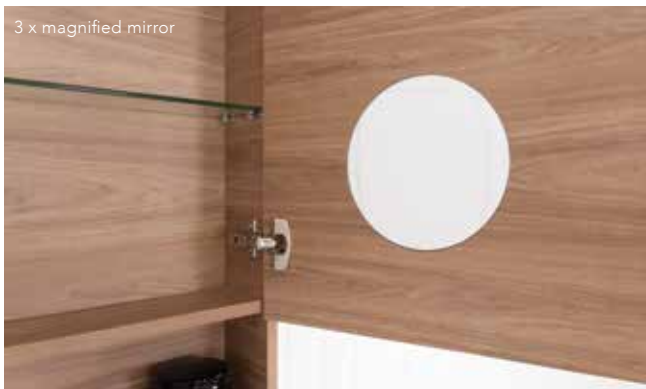

Shelf

FEATURES

- Australian made.
- Available in a large selection of ADP woodgrain cabinet finishes, excludes all polyurethane finishes (see page 190 for colour options).
- Easy access shelf.
- Soft-close doors.
- Internal 3x magnified mirror (comes standard on right hand door unless otherwise specified).
- Recommended for recessed in wall installation.
- Mirror is copper free.
- Suitable for recessed in wall installation.
- Suitable for Daylight Overhead Lights (sold separately, see page 184).

For door hinge configurations please see specifications.
For full product specifications go to www.adpastralia.com.au

SHELF MIRRORED CABINET

Overall Height 1000mm / Overall Depth 150mm

600mm
2 Door
SFSC60100
From: $719.00

1200mm
2 Door
SFSC120100
From: $869.00

750mm
2 Door
SFSC75100
From: $739.00

1200mm
3 Door
SFSC120100-3
From: $1,009.00

900mm
2 Door
SFSC90100
From: $819.00