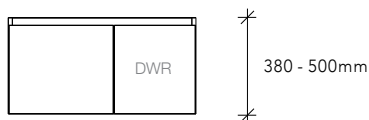

Step 3 - Cabinet Configuration

DOOR/DRAWER

The traditional Door/Drawer configuration is the perfect option for families or those wanting a great balance of drawer and cupboard storage. The high cupboard area allows plenty of room for taller bottles and larger products, while the drawers are perfect for smaller items.

Slim (Wall Hung, 1 Drawer)