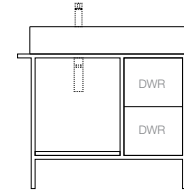

800 Left Bowl (ANTFC0800FML)
800 Right Bowl (ANTFC0800FMR)
Drawers opposite bowl.
From: **$3,559.00**