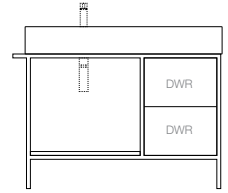

1000 Left Bowl (ANTFC1000FML)
1000 Right Bowl (ANTFC1000FMR)
Drawers opposite bowl.
From: **$3,729.00**