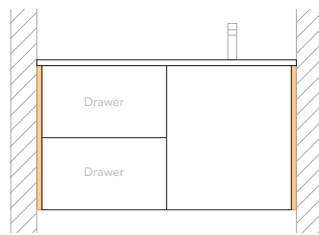

DOUBLE INFILL 16mm

The cabinet will be reduced by 20mm, the benchtop will not be reduced. For between wall installation.

INFILDOUBLE

From: $249.00ea