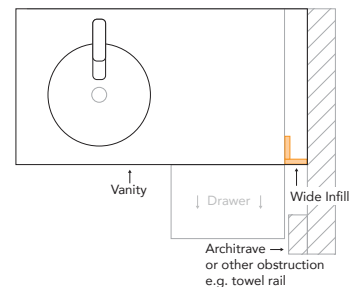

#### WIDE INFILL 60-100mm

Use when the drawer will not clear an architrave or obstruction (e.g. towel rail).

**WIDEINFILLSGL**

**From: \$249.00ea**