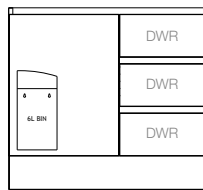

900 Offset Bowl
(ATE0900WK)
Drawers opposite bowl.
From: $2,169.00