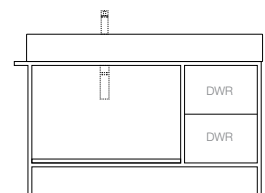

1200 Left Bowl (ANTFC1200FML)
1200 Right Bowl (ANTFC1200FMR)
Drawers opposite bowl.
From: **$3,889.00**