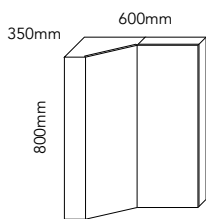

600 x 800	From:
Glacier Lite GLLOCSC0600-2D	$829.00
Glacier Pro GLPOCSC0600-2D	$879.00