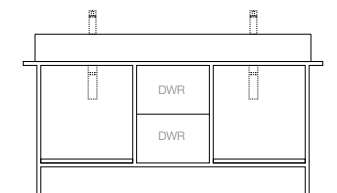

1200 Left Bowl (ANTFC1200FML)  
1200 Right Bowl (ANTFC1200FMR)  
Drawers opposite bowl.  
From: **\$3,889.00**

1400 Double Bowl (ANTFC1400FMD)  
From: **\$4,449.00**

**Ashley\* (Wall Hung) Overall Depth 500mm / Overall Height 400mm**