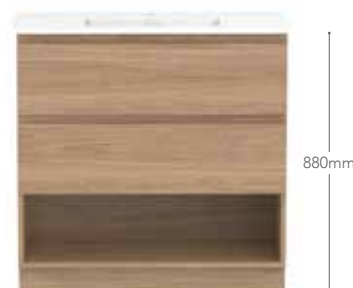

Twin, Floor Mount

Sizes, Configurations and Tops available

CE = Ceramic Moulded Top, CM = Cast Marble Moulded Top, BT = Benchtop (Cherry Pie, Friday, Caesarstone)

600mm	750mm	900mm	1050mm	1200mm	1500mm	1800mm
Centre CE, CM, BT	Centre CE, CM, BT	Centre CE, CM, BT	Centre BT	Centre CM, BT	Centre BT	Centre BT
	Offset BT	Offset BT	Offset BT	Offset BT	Offset BT	Offset BT
				Double BT	Double BT	Double BT

For pricing, codes and configurations see page 229

Basin sold separately for benchtop models.

For full product specifications go to www.adpastralia.com.au

Scan here for more information on the Glacier collection