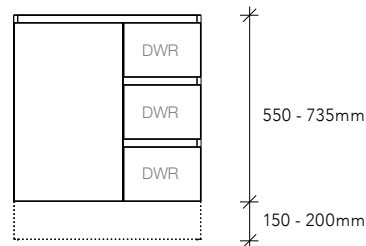

Trio (Floor Mount with Detachable Kickboard or Legs, 3 Drawers) Leg options see page 187.

ALL-DRAWER

Uninterrupted storage with clean lines. Contemporary look with maximum storage space and functionality.