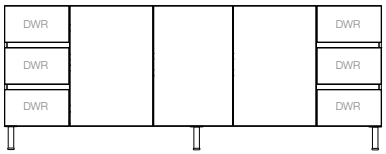

2100-2400mm Centre/Offset/Double

Decor **$3,689.00**
Classic **$4,589.00**

When customising an ADP vanity, you must fill out an order form to ensure all details are correct.