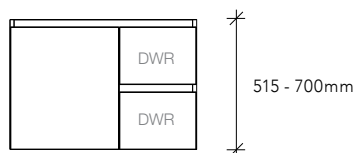

Twin (Wall Hung, 2 Drawers)