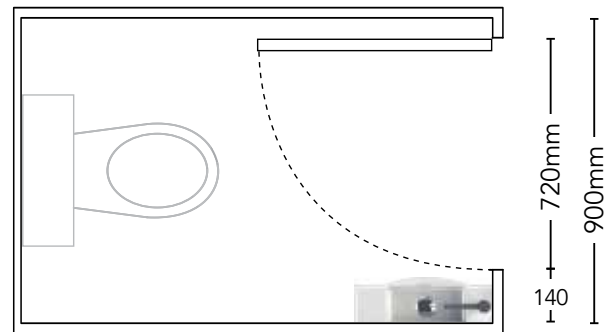

Charlie

FEATURES

- Australian made cabinet. Australian designed, European engineered basin.
- Wall hung or floor mount.
- Compact 160mm basin projection, available left or right hand tap hole. Cabinet projection 135mm and 450mm width.
- Perfectly contoured basin design to maximise usability, clearing swinging doors when space is minimal, 1L basin capacity to overflow.
- Solid surface basin with overflow and elevated rim to prevent water spillage. Available in Gloss or Matte White.
- Available in the full selection of ADP cabinet finishes (see page 190 for colour options).
- Internal storage shelf perfect for toilet paper.
- Soft-close door, left or right-hand hinged with side bevel-grip finger pull.
- Chrome and gloss white overflow ring and kit supplied.
- Universal Plug & Waste included, *Chrome* (more colours available at an additional charge, see page 186).
- *Wall Basin only option available (Halo Basin - page 127).*

Recommended for use with *Space Saver Plumbing kit* (see page 186) or the *Waterloo Bottle Trap*.

SMALL SPACES

Designed to suit Space Saver Plumbing Kit or Waterloo Bottle Trap.

Please note, due to the narrow depth of this basin, care should be taken when purchasing plumbing fittings or bottle traps. We recommend using the Space Saver Plumbing Kit, see page 186 or the Waterloo Bottle Trap.

Please note this vanity cannot be made in a custom size.
For vanity configurations and codes see page 245.
For full product specifications go to www.adpastralia.com.au

CHARLIE Overall depth 160mm

Wall Hung

Overall Height 550mm
Overall Width 450mm

Floor Mount

(Detachable Kickboard)
Overall Height 850mm
Overall Width 450mm

	From:		From:
Gloss White Top	$729.00	Gloss White Top	$759.00
Matte White Top	$729.00	Matte White Top	$759.00