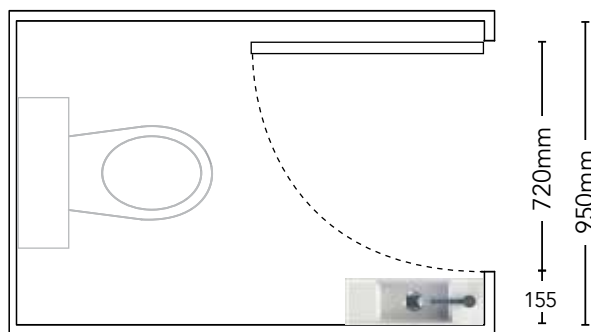

Designed to suit Space Saver Plumbing Kit or Waterloo Bottle Trap.

Please note, due to the narrow depth of this basin, care should be taken when purchasing plumbing fittings or bottle traps. We recommend using the Space Saver Plumbing Kit, see page 186 or the Waterloo Bottle Trap.

FEATURES

- Wall hung.
- Compact 150mm projection and 450mm width with 1L basin capacity to overflow.
- Elevated rim to prevent water spillage.
- Australian designed, European engineered.
- Right Hand Tap Hole basin with overflow, available in Gloss White Duraform.
- Chrome and gloss white overflow supplied.
- Wall fixings not included, basin requires drilling on install.

Please note tapware, plumbing and Universal Plug & Waste sold separately.

EON WALL BASIN

450 (W) x 150 (D) x 100 (H) mm

Gloss White (Duraform)
TOPSEON45WG

From:

$349.00

For full product specifications go to www.adpastralia.com.au