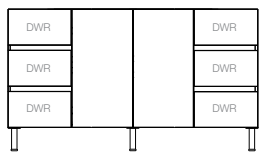

1500-1799mm Centre/Offset/Double

Decor **$3,179.00**
Classic **$4,089.00**