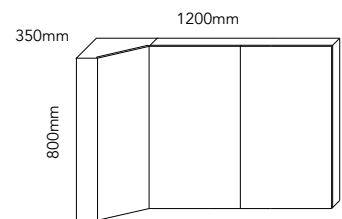

1200 x 800	From:
Glacier Lite GLLOCSC1200-2D	$1,039.00
Glacier Pro GLPOCSC1200-2D	$1,109.00

For full product specifications go to www.adpastralia.com.au

CORNER