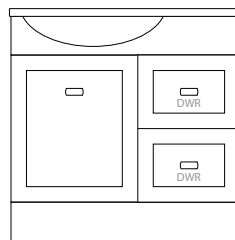

900 Right Bowl
(MAISCW0900WKRPM)
900 Left Bowl
(MAISCW0900WKLPM)
Drawers opposite bowl.
From: $2,159.00